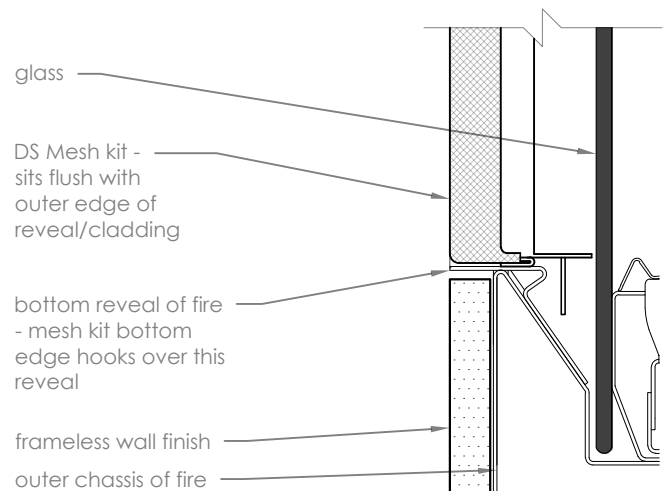

### DS Series Mesh Screen

overall dimensions

	DS1150	DS1400	DS1650	DS1900
L	1060	1352	1644	1934
H	392	392	392	392

**Mesh Screen** scale 1:10

**Head Detail** 1:2.5

**Sill Detail** 1:2.5

- note:**
- DO NOT SCALE OFF THESE DRAWINGS. All dimensions are in mm.
  - Dimensions for fascia or mesh profiles do not differ across the DS Series fires.
  - **DS Series Mesh kit** provides protection against accidental touching of the glass - this mesh is **not cool to touch** and prolonged exposure should be avoided.

GENERAL CONSTRUCTION AND FINISHES SHOWN INDICATIVE ONLY  
 Contact the **ESCEA Architectural Advisory Team** for assistance with the specification of this fire or fascia - [aa@escea.com](mailto:aa@escea.com)