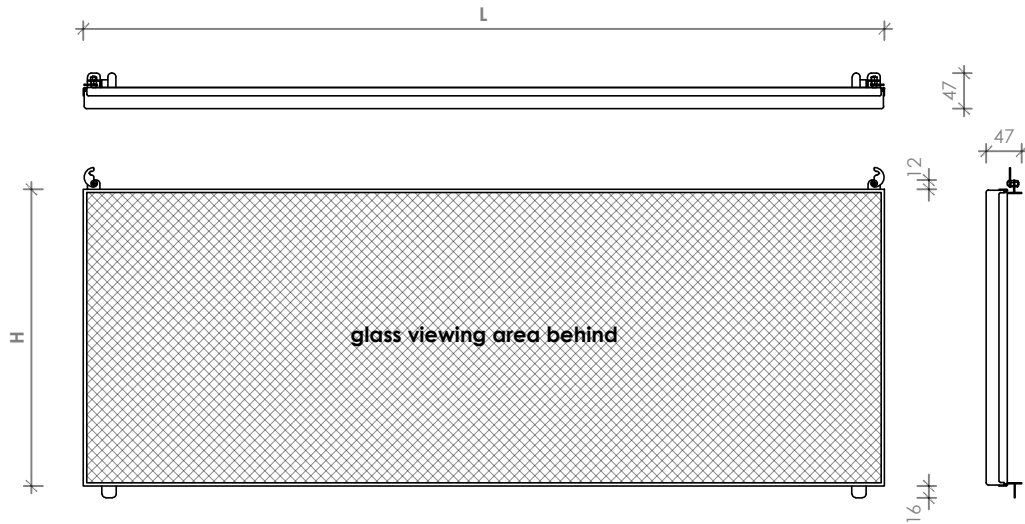

### DS Series Mesh Screen

overall dimensions

	DS1150	DS1400	DS1650	DS1900
L	1060	1352	1644	1934
H	392	392	392	392

**Mesh Screen** scale 1:10

**Head Detail** 1:2.5

**Sill Detail** 1:2.5

- note:**
- DO NOT SCALE OFF THESE DRAWINGS. All dimensions are in mm.
  - Dimensions for fascia or mesh profiles do not differ across the DS Series fires.
  - **DS Series Mesh kit** provides protection against accidental touching of the glass - this mesh is **not cool to touch** and prolonged exposure should be avoided.