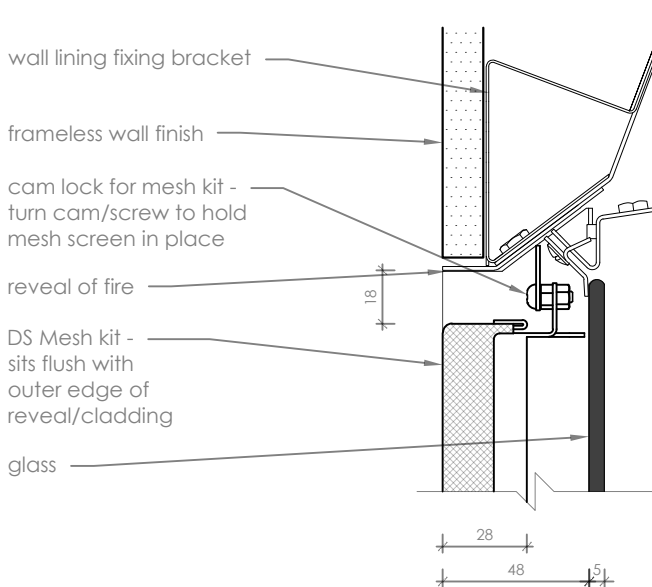

### DS Series Mesh Screen

overall dimensions

	DS1150	DS1400	DS1650	DS1900
L	1060	1352	1644	1934
H	392	392	392	392

**Mesh Screen** scale 1:10

**Head Detail** 1:2.5

**Sill Detail** 1:2.5

- note:**
- DO NOT SCALE OFF THESE DRAWINGS. All dimensions are in mm.
  - Dimensions for fascia or mesh profiles do not differ across the DS Series fires.
  - **DS Series Mesh kit** provides protection against accidental touching of the glass - this mesh is **not cool to touch** and prolonged exposure should be avoided.

GENERAL CONSTRUCTION AND FINISHES SHOWN INDICATIVE ONLY  
 Contact the **ESCEA Architectural Advisory Team** for assistance with the specification of this fire or fascia - [aa@escea.com](mailto:aa@escea.com)